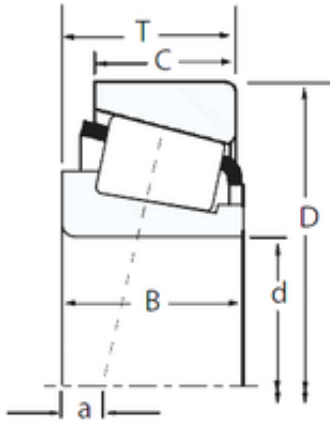

## China 608rs Bearing Supplier

32008X Bearing 2D drawings and 3D CAD models

High speed TIMKEN single row tapered roller bearing 32008X timken bearing price list

Bearing No. 32008X

Size	40x68x19 mm
Bore Diameter	40 mm
Outer Diameter	68 mm
Width	19 mm
d	40 mm
D	68 mm
T	19 mm
B	19 mm
C	14,5 mm
R	1 mm
r	1 mm
Weight	0,27 Kg
Dynamic load rating radial (C)	53,8 kN
Calculation factor (e)	0,38