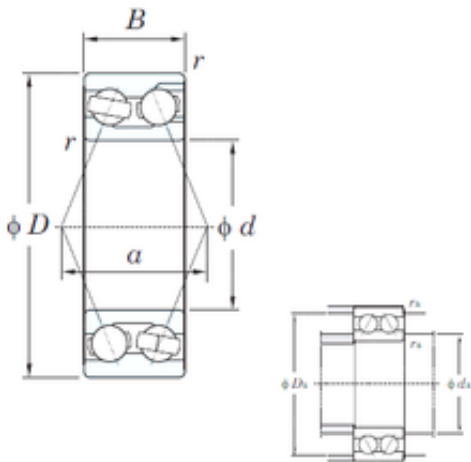

China 608rs Bearing Supplier

3211 Bearing 2D drawings and 3D CAD models

Deep Groove Ball Bearing Distributor of NSK
SKF Timken NTN Koyo 3211 3212 3213 3214
3215 2RS

Bearing No. 3211

Size	55x100x33.3 mm
Bore Diameter	55 mm
Outer Diameter	100 mm
Width	33.3 mm
d	55 mm
D	100 mm
B	33.3 mm
C	33.3 mm
a	65.0 mm
r min.	1.5 mm
da min.	63.5 mm
Da max.	91.5 mm
ra max.	1.5 mm
Weight	1.05 Kg
Basic dynamic load rating (C)	50.9 kN
Basic static load rating (C0)	60.2 kN
(Grease) Lubrication Speed	3900 r/min
Bearing No.	3211
r(min)	1.5
Cr	63.6
C0r	60.2
Cu	3.10
Grease lub.	3900
Oil lub.	5100

China 608rs Bearing Supplier

da(min)	63.5
da(max)	-
Da(max)	91.5
ra(max)	1.5
(Refer.)Mass(kg)	1.05