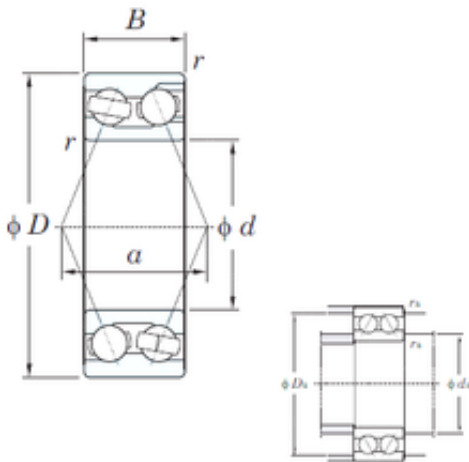

## China 608rs Bearing Supplier

3200 Bearing 2D drawings and 3D CAD models

SKF Koyo NTN NSK Ssr Double Row Angular Contact Ball Bearing 3200 3201 3202 3203 3204 3205 3206 3207 3208 3209 3210 3211 3212 3213 3214 3215 3220

Bearing No. 3200

Size	10x30x14.3 mm
Bore Diameter	10 mm
Outer Diameter	30 mm
Width	14.3 mm
d	10 mm
D	30 mm
B	14.3 mm
C	14.3 mm
a	19.5 mm
r min.	0.6 mm
da min.	14.5 mm
Da max.	25.5 mm
ra max.	0.6 mm
Weight	0.052 Kg
Basic dynamic load rating (C)	7.35 kN
Basic static load rating (C0)	5.35 kN
(Grease) Lubrication Speed	15000 r/min
Bearing No.	3200
r(min)	0.6
Cr	9.15
C0r	5.35
Cu	0.280
Grease lub.	15000

## China 608rs Bearing Supplier

Oil lub.	20000
da(min)	14.5
da(max)	-
Da(max)	25.5
ra(max)	0.6
(Refer.)Mass(kg)	0.052